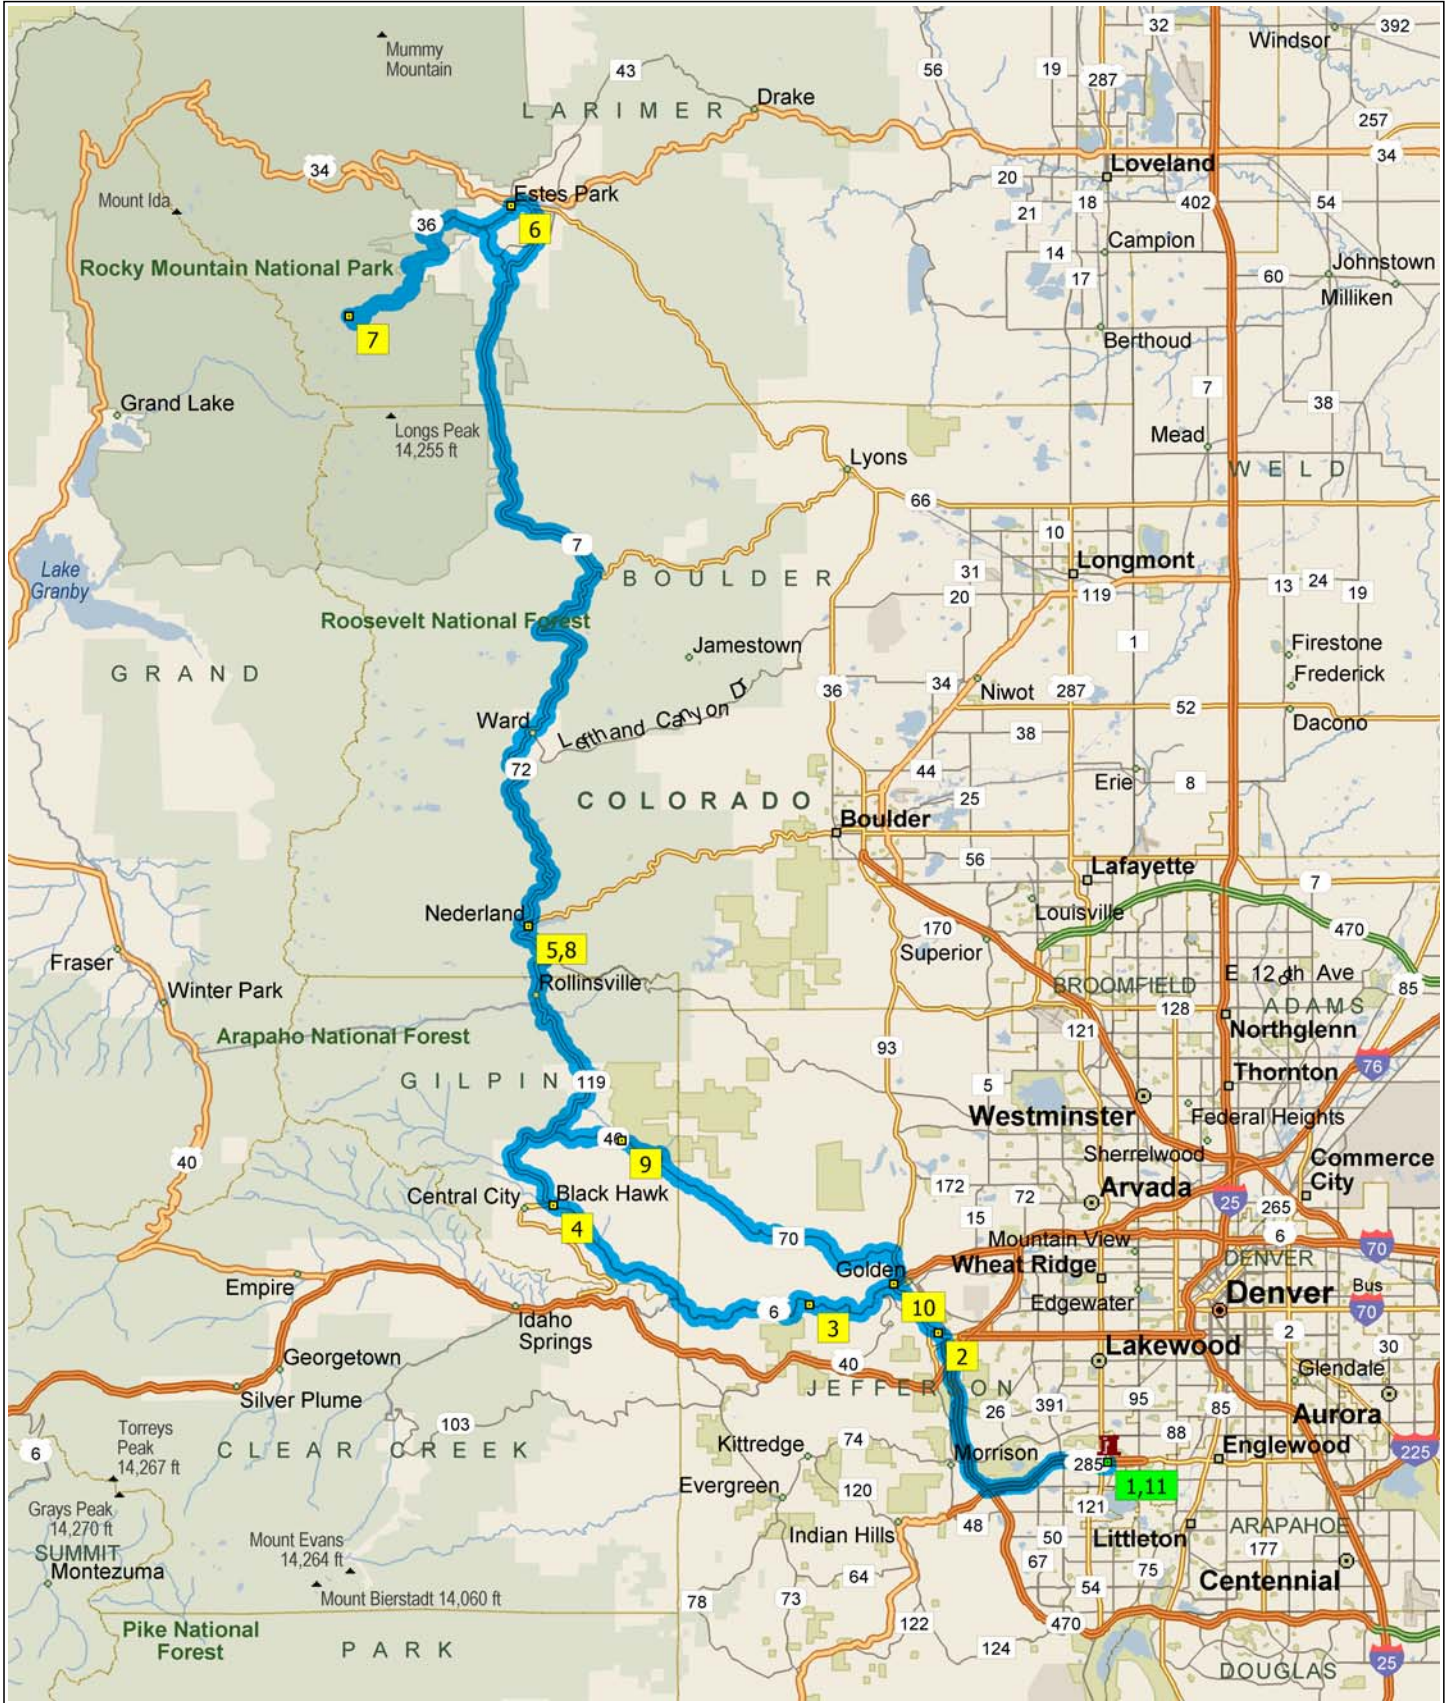

Walk About - RMNP

206.6 miles; 7 hours, 29 minutes